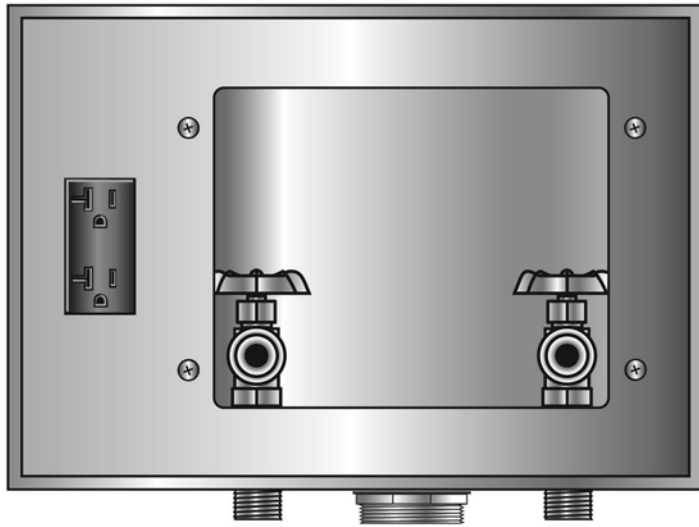

BE200 Galvanized Center Drain

SPECIFICATIONS

Furnish and Install recessed Guy Gray washing machine outlet box with 110v electrical outlet. Washing Machine outlet box shall be furnished with 1/2" MIP/ Sweat Valves and a 2" Threaded drain fitting and locknut. Unit shall be Guy Gray code 82037 as manufactured by IPS Corporation in Collierville, TN.

PROD. CODE
BE200

MODEL#	DESCRIPTION
B200	Galvanized Cntr Drain Outlet Box w/ 1/2" MIP/Swt Vlv-2" Threaded Drain-3 Wire Receptacle

Think Outside the Box with the IPS Family of Professional Brands

www.ipscorp.com watertite@ipscorp.com