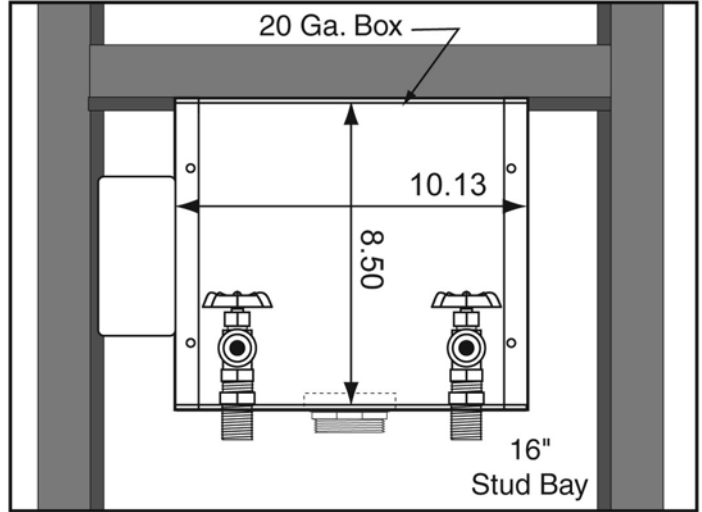

BE200 Galvanized Center Drain

SPECIFICATIONS

Furnish and Install recessed Guy Gray washing machine outlet box with 110v electrical outlet. Washing Machine outlet box shall be furnished with 1/2" MIP/ Sweat Valves and a 2" Threaded drain fitting and locknut. Unit shall be Guy Gray code 82037 as manufactured by IPS Corporation in Collierville, TN.

PROD. CODE
BE200

MODEL#	DESCRIPTION
B200	Galvanized Cntr Drain Outlet Box w/ 1/2" MIP/Swt Vlv-2" Threaded Drain-3 Wire Receptacle

Think Outside the Box with the IPS Family of Professional Brands

www.ipscorp.com watertite@ipscorp.com