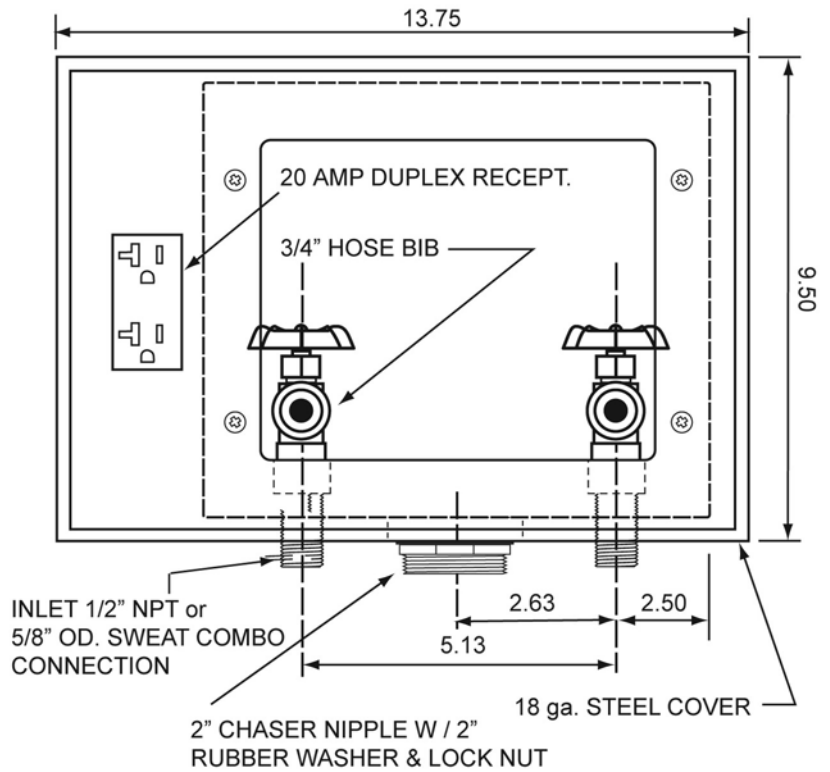

BE200 Galvanized Center Drain

SPECIFICATIONS

Furnish and Install recessed Guy Gray washing machine outlet box with 110v electrical outlet. Washing Machine outlet box shall be furnished with 1/2" MIP/ Sweat Valves and a 2" Threaded drain fitting and locknut. Unit shall be Guy Gray code 82037 as manufactured by IPS Corporation in Collierville, TN.

PROD. CODE
BE200

MODEL#	DESCRIPTION
B200	Galvanized Cntr Drain Outlet Box w/ 1/2" MIP/Swt Vlv-2" Threaded Drain-3 Wire Receptacle

Think Outside the Box with the IPS Family of Professional Brands

www.ipscorp.com watertite@ipscorp.com