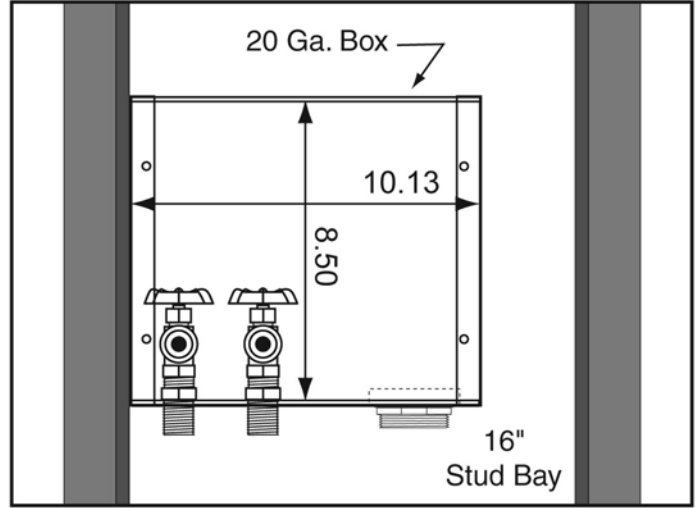

FB200 Galvanized Center Drain

SPECIFICATIONS

Furnish and install recessed Guy Gray washing outlet box. Washing Machine outlet box shall come with 1/2" MIP/ Sweat connection and 2" threaded drain and locknut. Unit shall be Guy Gray product code 82039 as manufactured by IPS Corporation in Collierville, TN.

PROD. CODE
82039

MODEL#	DESCRIPTION
FB200	Galvanized Right Drain 1/2" MIP/Swt Conn-2" Threaded Drain Fitting

www.ipscorp.com watertite@ipscorp.com

202 Industrial Park Ln, P.O. Box 220 Collierville, TN 38027, USA ▪ TEL: 901-853-5001 ▪ WATS: 800-888-8312 ▪ FAX: 901-853-5008
 455 West Victoria, Compton, CA 90220, USA ▪ TEL: 310-898-3300 ▪ WATS: 800-421-2677 ▪ FAX: 310-898-3390