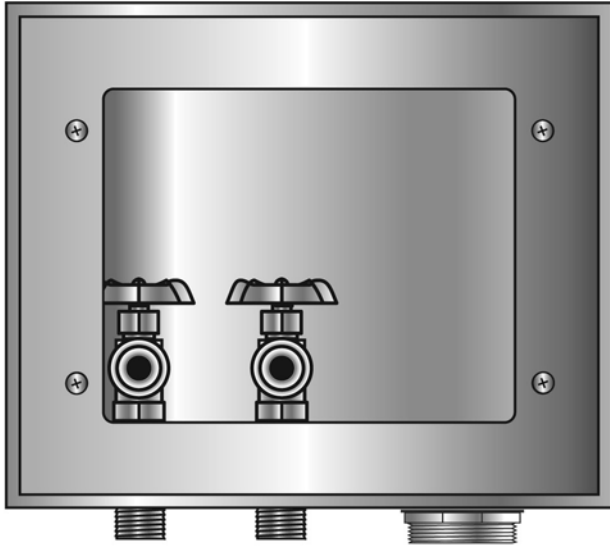

FB200 Galvanized Center Drain

SPECIFICATIONS

Furnish and install recessed Guy Gray washing outlet box. Washing Machine outlet box shall come with 1/2" MIP/ Sweat connection and 2" threaded drain and locknut. Unit shall be Guy Gray product code 82039 as manufactured by IPS Corporation in Collierville, TN.

PROD. CODE
82039

MODEL#	DESCRIPTION
FB200	Galvanized Right Drain 1/2" MIP/Swt Conn-2" Threaded Drain Fitting

www.ipscorp.com watertite@ipscorp.com

202 Industrial Park Ln, P.O. Box 220 Collierville, TN 38027, USA ▪ TEL: 901-853-5001 ▪ WATS: 800-888-8312 ▪ FAX: 901-853-5008
 455 West Victoria, Compton, CA 90220, USA ▪ TEL: 310-898-3300 ▪ WATS: 800-421-2677 ▪ FAX: 310-898-3390