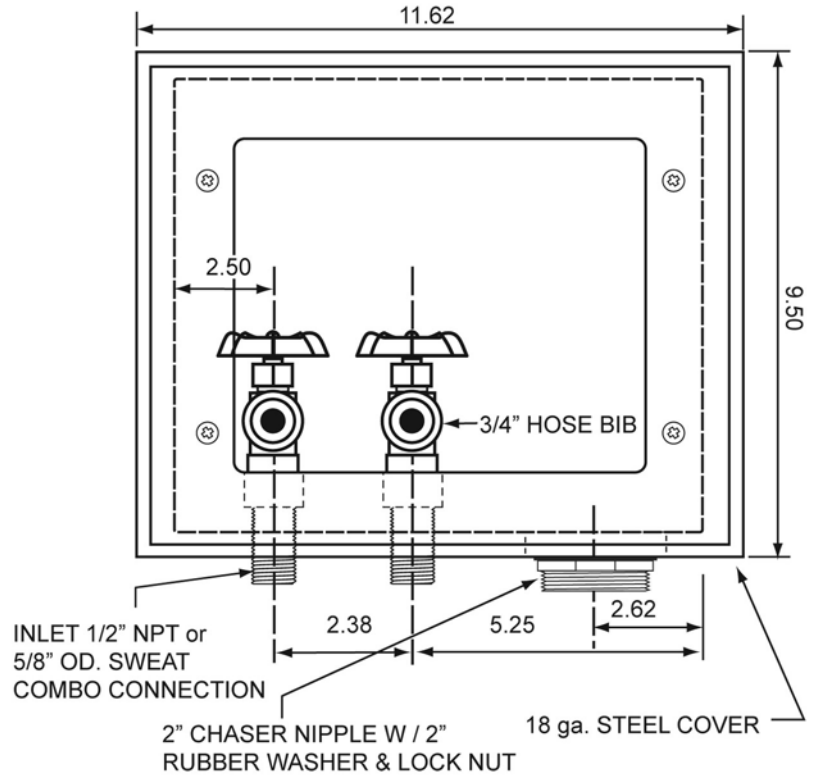

FB200 Galvanized Center Drain

SPECIFICATIONS

Furnish and install recessed Guy Gray washing outlet box. Washing Machine outlet box shall come with 1/2" MIP/ Sweat connection and 2" threaded drain and locknut. Unit shall be Guy Gray product code 82039 as manufactured by IPS Corporation in Collierville, TN.

PROD. CODE
82039

MODEL#	DESCRIPTION
FB200	Galvanized Right Drain 1/2" MIP/Swt Conn-2" Threaded Drain Fitting

www.ipscorp.com watertite@ipscorp.com

202 Industrial Park Ln, P.O. Box 220 Collierville, TN 38027, USA ▪ TEL: 901-853-5001 ▪ WATS: 800-888-8312 ▪ FAX: 901-853-5008
 455 West Victoria, Compton, CA 90220, USA ▪ TEL: 310-898-3300 ▪ WATS: 800-421-2677 ▪ FAX: 310-898-3390