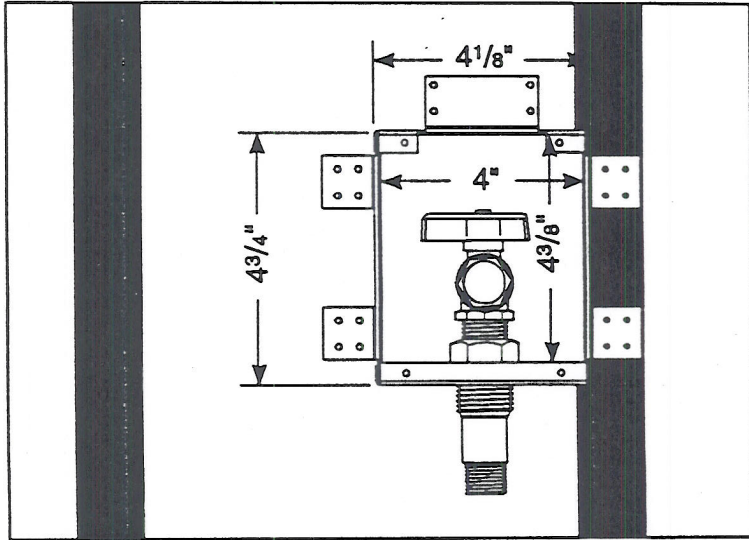

**WATER-TITE**

**Metal Gas Outlet Box**

**Specification**

Furnish and install recess metal gas outlet box with CSA listed valve. Unit shall be Water-Tite product code 88112 as manufactured by IPS Corporation in Collierville, TN.

✓ Product Code	Description	Model #
88112	Metal Gas Outlet Box with gas Valve for Iron Pipe	MGB1

Think Outside the Box with the IPS Family of Professional Brands

[www.ipscorp.com](http://www.ipscorp.com) [ipscorp@aol.com](mailto:ipscorp@aol.com)