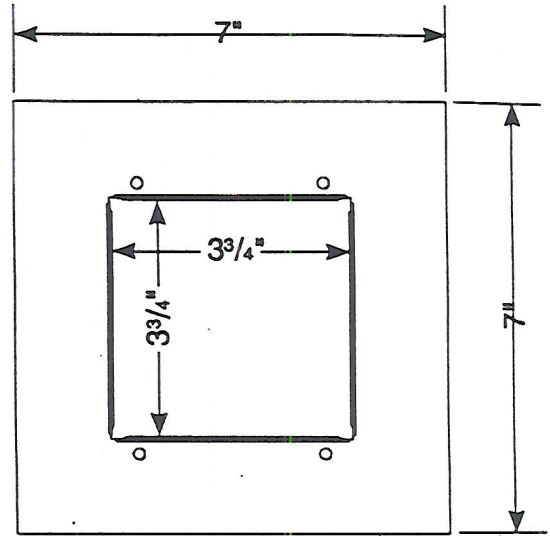

**WATER-TITE**

**Metal Gas Outlet Box**

**Specification**

Furnish and install recess metal gas outlet box with CSA listed valve. Unit shall be Water-Tite product code 88112 as manufactured by IPS Corporation in Collierville, TN.