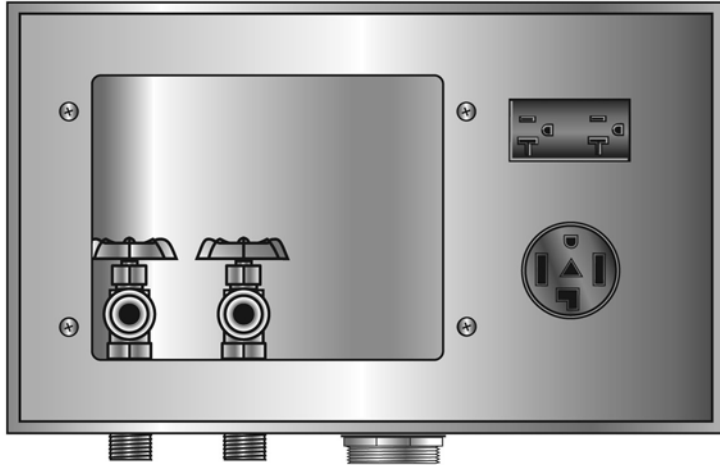

**NWFBED2004 Galvanized Right Drain**

**SPECIFICATIONS**

Furnish and install recessed Guy Gray washing machine outlet box with 110v and 220v electrical outlets. Washing Machine outlet box shall be furnished with 1/2" MIP/Sweat Valves and a 2" threaded drain fitting. Unit shall be product code 82042 as manufactured by IPS Corporation in Collierville, TN.

PROD. CODE
82042

MODEL#	DESCRIPTION
NWFBED2004	Galvanized Right Drain Outlex Box w/ 1/2" MIP/Swt Valve-2" Threaded Drain-4 Wire Outlet

www.ipscorp.com watertite@ipscorp.com

202 Industrial Park Ln, P.O. Box 220 Collierville, TN 38027, USA ■ TEL: 901-853-5001 ■ WATS: 800-888-8312 ■ FAX: 901-853-5008  
 455 West Victoria, Compton, CA 90220, USA ■ TEL: 310-898-3300 ■ WATS: 800-421-2677 ■ FAX: 310-898-3390