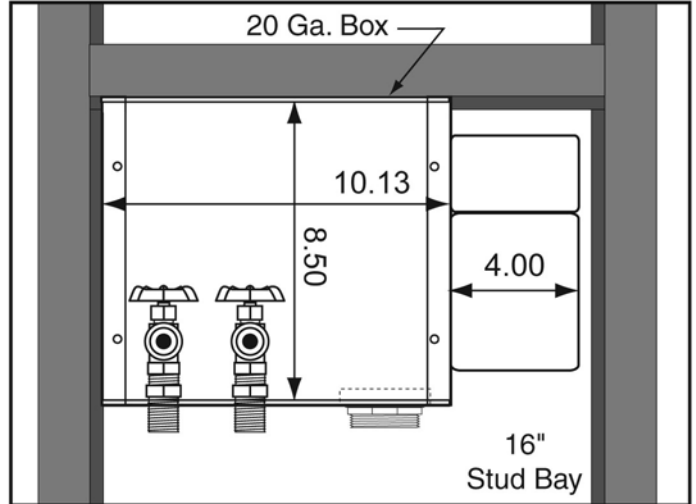

**NWFBED2004 Galvanized Right Drain**

**SPECIFICATIONS**

Furnish and install recessed Guy Gray washing machine outlet box with 110v and 220v electrical outlets. Washing Machine outlet box shall be furnished with 1/2" MIP/Sweat Valves and a 2" threaded drain fitting. Unit shall be product code 82042 as manufactured by IPS Corporation in Collierville, TN.

PROD. CODE
82042

MODEL#	DESCRIPTION
NWFBED2004	Galvanized Right Drain Outlex Box w/ 1/2" MIP/Swt Valve-2" Threaded Drain-4 Wire Outlet

www.ipscorp.com watertite@ipscorp.com

202 Industrial Park Ln, P.O. Box 220 Collierville, TN 38027, USA ■ TEL: 901-853-5001 ■ WATS: 800-888-8312 ■ FAX: 901-853-5008  
 455 West Victoria, Compton, CA 90220, USA ■ TEL: 310-898-3300 ■ WATS: 800-421-2677 ■ FAX: 310-898-3390