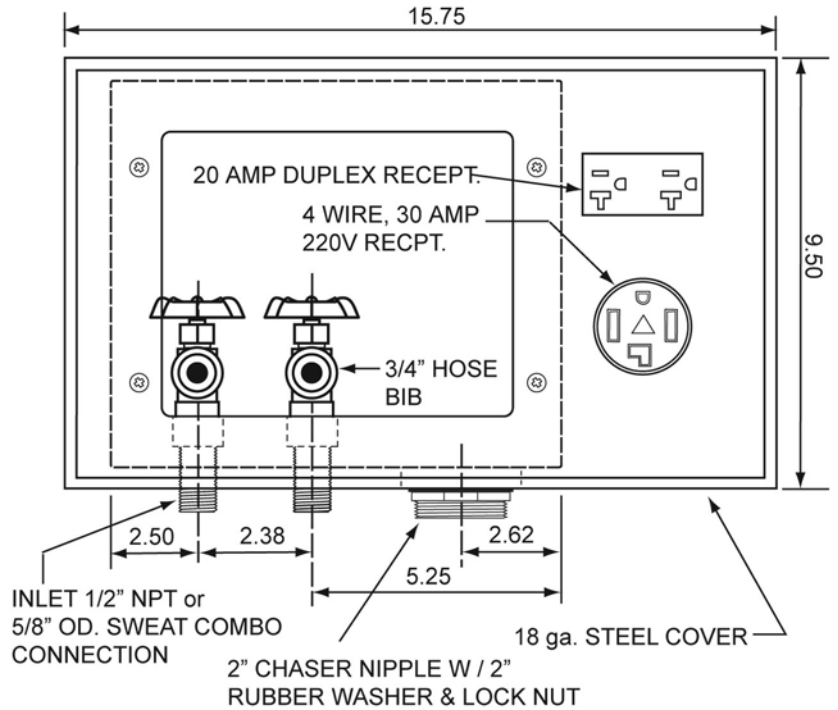

**NWFBED2004 Galvanized Right Drain**

**SPECIFICATIONS**

Furnish and install recessed Guy Gray washing machine outlet box with 110v and 220v electrical outlets. Washing Machine outlet box shall be furnished with 1/2" MIP/Sweat Valves and a 2" threaded drain fitting. Unit shall be product code 82042 as manufactured by IPS Corporation in Collierville, TN.

PROD. CODE
82042

MODEL#	DESCRIPTION
NWFBED2004	Galvanized Right Drain Outlex Box w/ 1/2" MIP/Swt Valve-2" Threaded Drain-4 Wire Outlet

www.ipscorp.com watertite@ipscorp.com

202 Industrial Park Ln, P.O. Box 220 Collierville, TN 38027, USA ■ TEL: 901-853-5001 ■ WATS: 800-888-8312 ■ FAX: 901-853-5008  
 455 West Victoria, Compton, CA 90220, USA ■ TEL: 310-898-3300 ■ WATS: 800-421-2677 ■ FAX: 310-898-3390