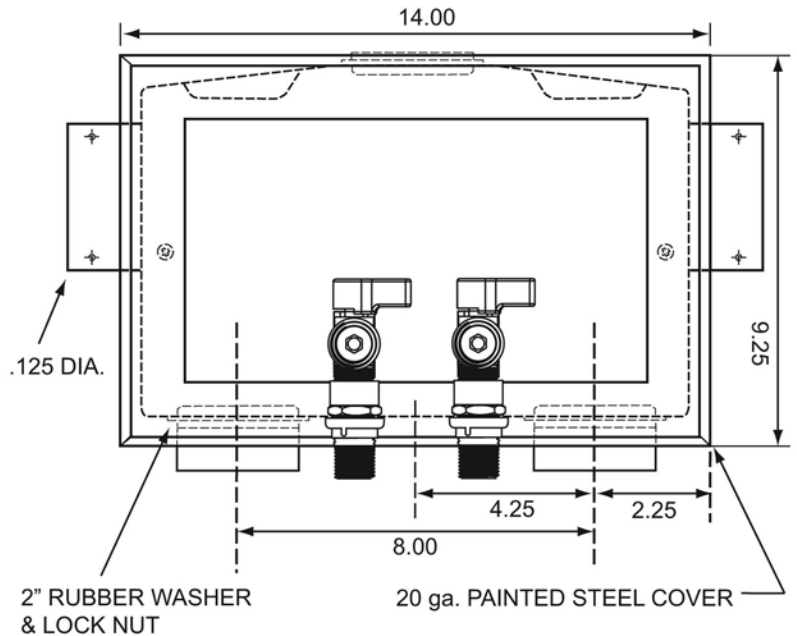

SPECIFICATION SUBMITTAL SHEET

"TT" Series Dual Outlet Box

SPECIFICATIONS

Furnish and install recessed Guy Gray Dual Outlet washer outlet box. Dual Outlet washer outlet box shall have a chrome plated quarter-turn ball valve with 1/2" sweat connection. Unit shall be Water-Tite product #82340 as manufactured by IPS Corporation in Collierville, TN.

PROD. CODE	MODEL#	DESCRIPTION
82340	TT200	Guy Gray Dual Outlet Washer box with quarter turn valves w/1/2" sweat connection

www.ipscorp.com ipscorp@aol.com

202 Industrial Park Ln, P.O. Box 220 Collierville, TN 38027, USA ■ TEL: 901-853-5001 ■ WATS: 800-888-8312 ■ FAX: 901-853-5008
 455 West Victoria, Compton, CA 90220, USA ■ TEL: 310-898-3300 ■ WATS: 800-421-2677 ■ FAX: 310-898-3390