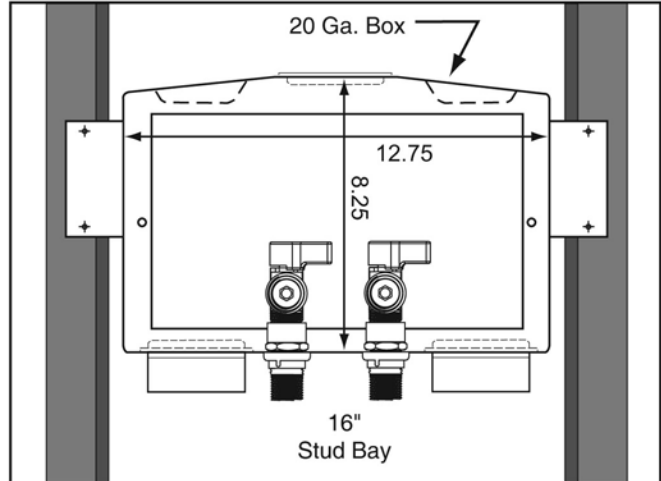

SPECIFICATION SUBMITTAL SHEET

"TT" Series Dual Outlet Box

SPECIFICATIONS

Furnish and install recessed Guy Gray Dual Outlet washer outlet box. Dual Outlet washer outlet box shall have a chrome plated quarter-turn ball valve with 1/2" sweat connection. Unit shall be Water-Tite product #82340 as manufactured by IPS Corporation in Collierville, TN.

PROD. CODE	MODEL#	DESCRIPTION
82340	TT200	Guy Gray Dual Outlet Washer box with quarter turn valves w/1/2" sweat connection

www.ipscorp.com ipscorp@aol.com

202 Industrial Park Ln, P.O. Box 220 Collierville, TN 38027, USA ■ TEL: 901-853-5001 ■ WATS: 800-888-8312 ■ FAX: 901-853-5008
 455 West Victoria, Compton, CA 90220, USA ■ TEL: 310-898-3300 ■ WATS: 800-421-2677 ■ FAX: 310-898-3390