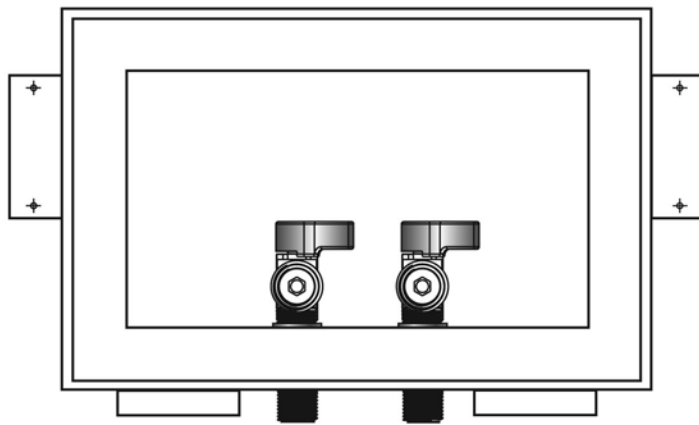

SPECIFICATION SUBMITTAL SHEET

"TT" Series Dual Outlet Box

SPECIFICATIONS

Furnish and install recessed Guy Gray Dual Outlet washer outlet box. Dual Outlet washer outlet box shall have a chrome plated quarter-turn ball valve with 1/2" sweat connection. Unit shall be Water-Tite product #82340 as manufactured by IPS Corporation in Collierville, TN.

PROD. CODE	MODEL#	DESCRIPTION
82340	TT200	Guy Gray Dual Outlet Washer box with quarter turn valves w/1/2" sweat connection

www.ipscorp.com ipscorp@aol.com

202 Industrial Park Ln, P.O. Box 220 Collierville, TN 38027, USA ■ TEL: 901-853-5001 ■ WATS: 800-888-8312 ■ FAX: 901-853-5008
 455 West Victoria, Compton, CA 90220, USA ■ TEL: 310-898-3300 ■ WATS: 800-421-2677 ■ FAX: 310-898-3390