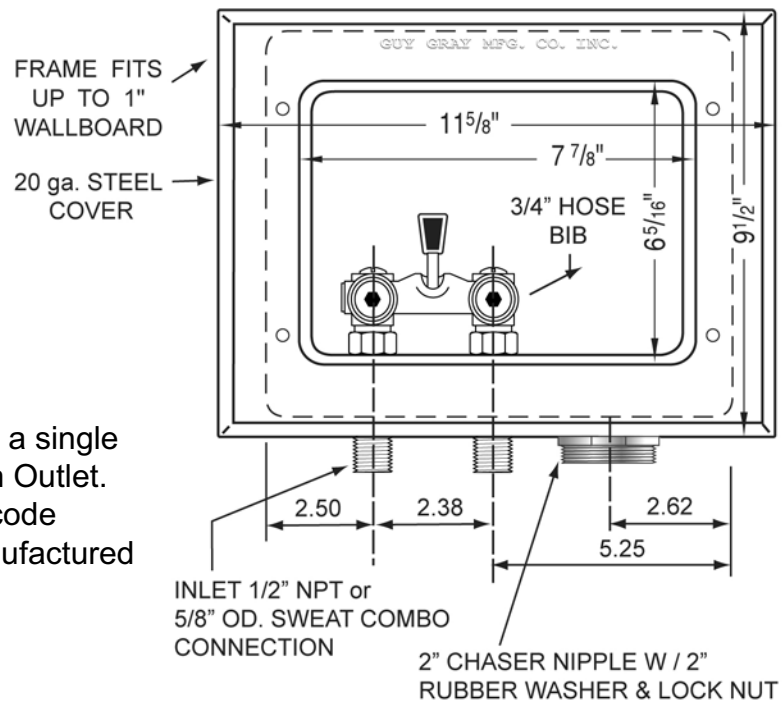

SPECIFICATION SUBMITTAL SHEET

Washing Machine Outlet Box w/Single Lever Valve

SPECIFICATIONS

Furnish and install recessed Guy Gray Washing Machine Outlet Box. Washing Machine outlet box shall be furnished with a single lever valve and will have 1 1/2" or 2" Drain Outlet. Guy Gray model outlet boxes as product code checked below are IAPMO listed and manufactured by IPS Corporation in Collierville, TN

PROD. CODE	MODEL#	DESCRIPTION
82031	WB150	1/2" MIP/Sweat Conx. Single Lever Valve - 1 1/2" Threaded Drain
82043	WB200	1/2" MIP/Sweat Conx. Single Lever Valve - 2" Threaded Drain

www.ipscorp.com watertite@ipscorp.com