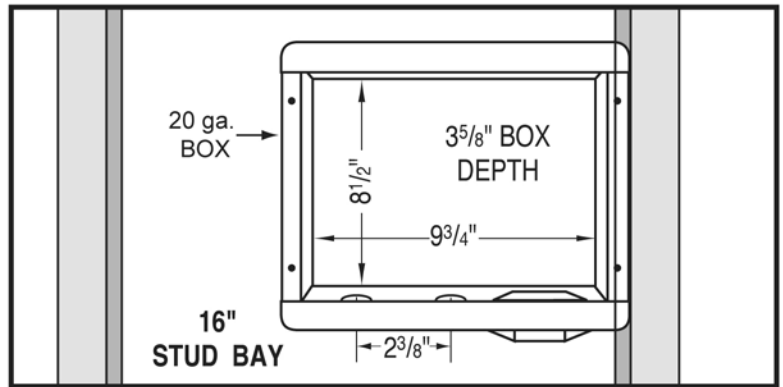

SPECIFICATION SUBMITTAL SHEET

Washing Machine Outlet Box w/Single Lever Valve

SPECIFICATIONS

Furnish and install recessed Guy Gray Washing Machine Outlet Box. Washing Machine outlet box shall be furnished with a single lever valve and will have 1 1/2" or 2" Drain Outlet. Guy Gray model outlet boxes as product code checked below are IAPMO listed and manufactured by IPS Corporation in Collierville, TN

PROD. CODE	MODEL#	DESCRIPTION
82031	WB150	1/2" MIP/Sweat Conx. Single Lever Valve - 1 1/2" Threaded Drain
82043	WB200	1/2" MIP/Sweat Conx. Single Lever Valve - 2" Threaded Drain

www.ipscorp.com watertite@ipscorp.com