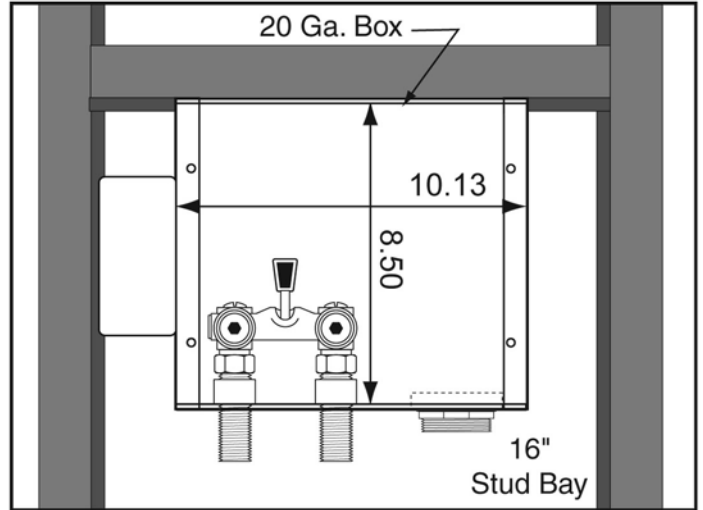

**WBE200 Galvanized Right Drain**

**SPECIFICATIONS**

Furnish and install recessed Guy Gray washing machine outlet box with 110v electrical outlet. Washing Machine outlet box shall be furnished with single lever valve. Unit shall be Guy Gray product code 82044 as manufactured by IPS Corporation in Collierville, TN

PROD. CODE
82044

MODEL#	DESCRIPTION
WBE200	Galvanized Right Drain Outlet Box with Single Lever Valve-2" Threaded Drain-3 Wire Outlet

[www.ipscorp.com](http://www.ipscorp.com)    [watertite@ipscorp.com](mailto:watertite@ipscorp.com)