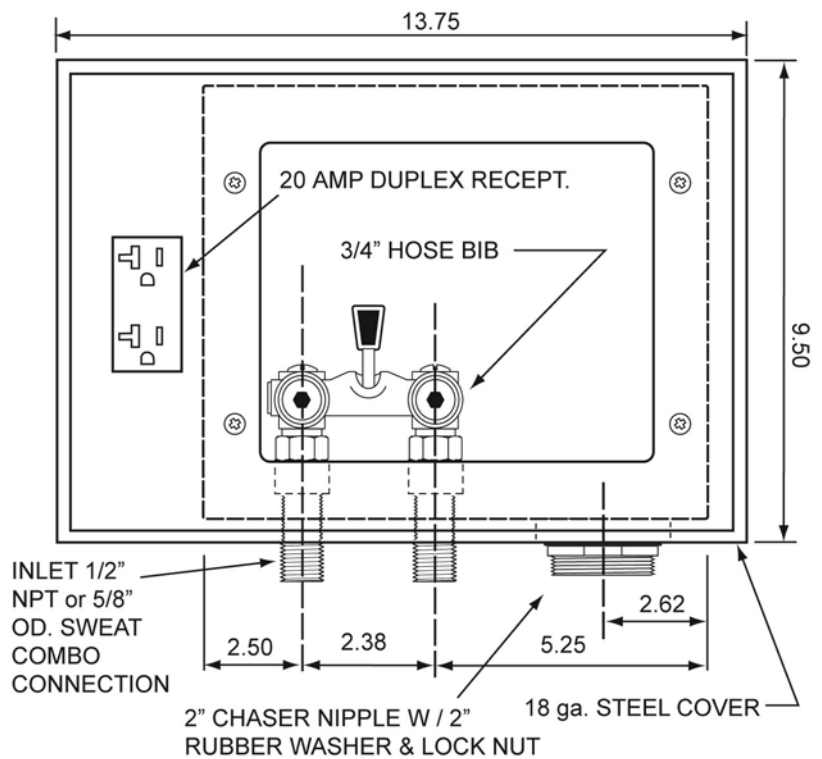

**WBE200 Galvanized Right Drain**

**SPECIFICATIONS**

Furnish and install recessed Guy Gray washing machine outlet box with 110v electrical outlet. Washing Machine outlet box shall be furnished with single lever valve. Unit shall be Guy Gray product code 82044 as manufactured by IPS Corporation in Collierville, TN

PROD. CODE
82044

MODEL#	DESCRIPTION
WBE200	Galvanized Right Drain Outlet Box with Single Lever Valve-2" Threaded Drain-3 Wire Outlet

[www.ipscorp.com](http://www.ipscorp.com)    [watertite@ipscorp.com](mailto:watertite@ipscorp.com)