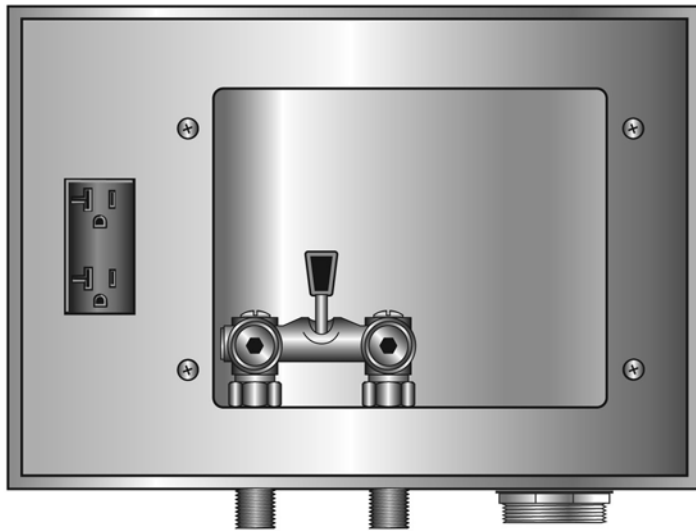

**WBE200 Galvanized Right Drain**

**SPECIFICATIONS**

Furnish and install recessed Guy Gray washing machine outlet box with 110v electrical outlet. Washing Machine outlet box shall be furnished with single lever valve. Unit shall be Guy Gray product code 82044 as manufactured by IPS Corporation in Collierville, TN

PROD. CODE
82044

MODEL#	DESCRIPTION
WBE200	Galvanized Right Drain Outlet Box with Single Lever Valve-2" Threaded Drain-3 Wire Outlet

[www.ipscorp.com](http://www.ipscorp.com)    [watertite@ipscorp.com](mailto:watertite@ipscorp.com)