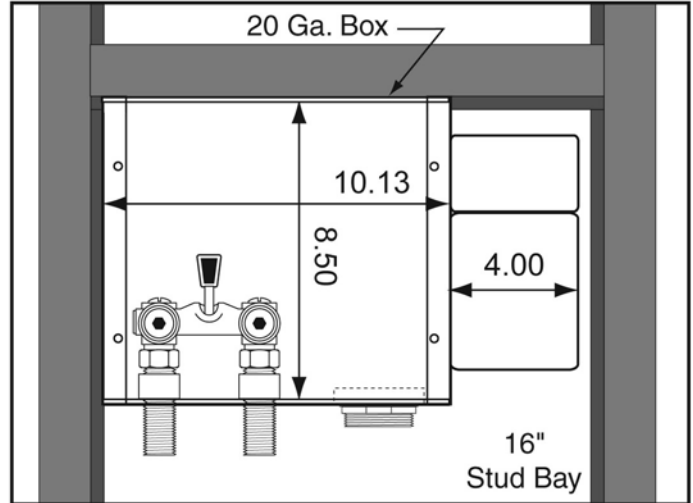

**WNWBED2003 Galvanized Right Drain**

**SPECIFICATIONS**

Furnish and install recessed Guy Gray washing machine outlet box with 110v and 220v electrical outlet. Washing Machine outlet box shall be furnished with a single lever valve. Unit shall be Guy Gray manufactured by IPS Corporation in Collierville, TN

PROD. CODE
82046

MODEL#	DESCRIPTION
WNWBED2003	Galvanized Right Drain Outlet box-Single Lever Vlv-3 Wire Receptacle