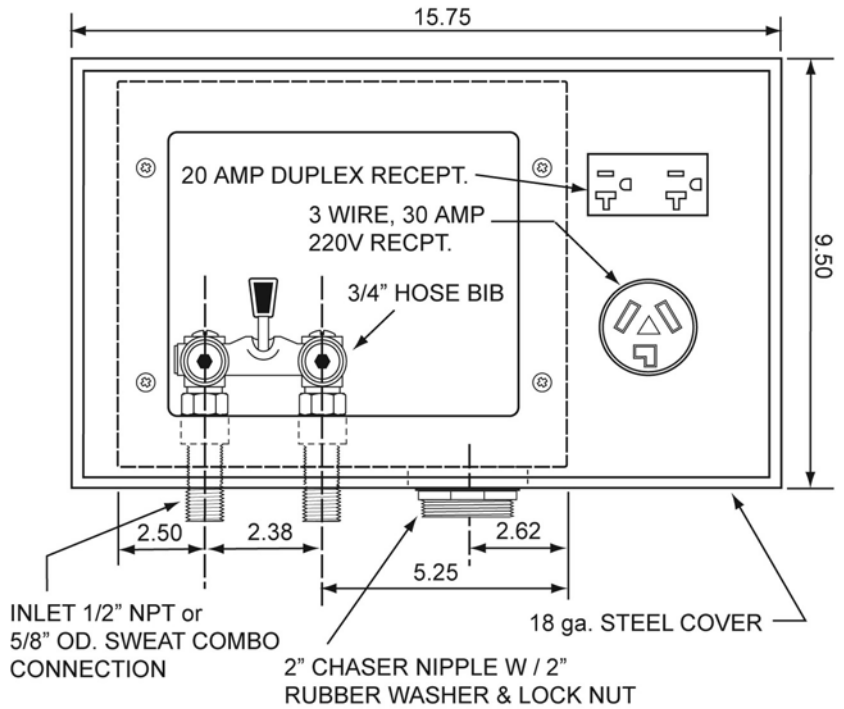

**WNWBED2003 Galvanized Right Drain**

**SPECIFICATIONS**

Furnish and install recessed Guy Gray washing machine outlet box with 110v and 220v electrical outlet. Washing Machine outlet box shall be furnished with a single lever valve. Unit shall be Guy Gray manufactured by IPS Corporation in Collierville, TN

PROD. CODE
82046

MODEL#	DESCRIPTION
WNWBED2003	Galvanized Right Drain Outlet box-Single Lever Vlv-3 Wire Receptacle