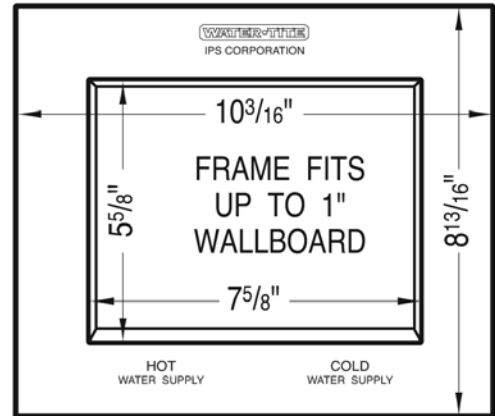

SPECIFICATION SUBMITTAL SHEET

Du•All Dual Drain Outlet Box

SPECIFICATIONS

Furnish and install recessed Du*All Dual Drain washing machine outlet box. Washing machine outlet box shall have brass quarter turn or single lever valve. For top mount option invert Du*All washing machine outlet box. Unit has hammer arrester pre-installed that are ASSE Certified to ANSI/ASSE 1010-2004 Standard and Conforms to IPC-2006. Unit shall be Water Tite product code checked below with the appropriate valve connection as manufactured by IPS Corporation in Collierville, TN

✓	PROD. CODE	MODEL#	DESCRIPTION
	85703	W2700HA	White Du*All washing machine outlet box w/ Sweat quarter turn valves

www.ipscorp.com ipscorp@aol.com

500 Distribution Parkway, Collierville, TN 38017, USA ■ TEL: 901-853-5001 ■ WATS: 800-888-8312 ■ FAX: 901-853-5008