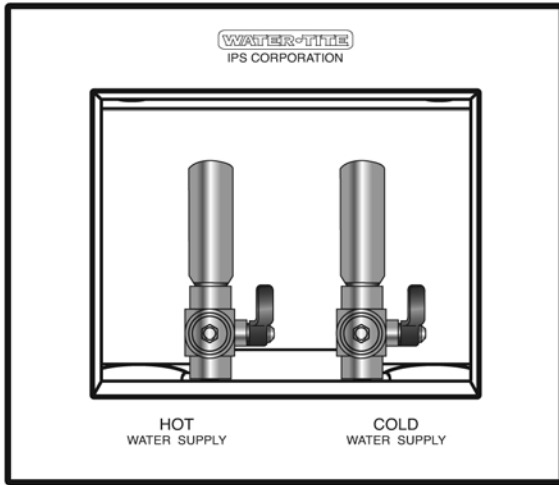

SPECIFICATION SUBMITTAL SHEET

Du•All Dual Drain Outlet Box

SPECIFICATIONS

Furnish and install recessed Du*All Dual Drain washing machine outlet box. Washing machine outlet box shall have brass quarter turn or single lever valve. For top mount option invert Du*All washing machine outlet box. Unit has hammer arrester pre-installed that are ASSE Certified to ANSI/ASSE 1010-2004 Standard and Conforms to IPC-2006. Unit shall be Water Tite product code checked below with the appropriate valve connection as manufactured by IPS Corporation in Collierville, TN

✓	PROD. CODE	MODEL#	DESCRIPTION
	85703	W2700HA	White Du*All washing machine outlet box w/ Sweat quarter turn valves

www.ipscorp.com ipscorp@aol.com

500 Distribution Parkway, Collierville, TN 38017, USA ■ TEL: 901-853-5001 ■ WATS: 800-888-8312 ■ FAX: 901-853-5008

Du All with HA Outlet Box Spec Sheet

Item #	Model #	Description
85703	W2700 HA	Chrome 1/4 Turn Valves* w/Arresters Installed - 1/2" Sweat Conx.
85706	W2701 HA	Chrome 1/4 Turn Valves* w/Arresters Installed - 1/2" CPVC Conx.
85714	W2702 HA	Chrome 1/4 Turn Valves* w/Arresters Installed - 1/2" PEX Conx.
81998	W27011 HA	Chrome 1/4 Turn Valves* w/Arresters - 1/2" Wirsbo® Conx.
85701	W2800 HA	Single Lever Valve w/Arresters** Installed - 1/2" Sweat Conx.
85717	W2801 HA	Single Lever Valve w/Arresters** Installed - 1/2" CPVC Conx.
85748	W2811HA	Single Lever w/ Arresters Installed- 1/2" Wirsbo
85704	W2700 HACP	Chrome 1/4 Turn Valves w/Arresters Installed - 1/2" Sweat Conx.
85707	W2701 HACP	Chrome 1/4 Turn Valves w/Arresters Installed - 1/2" CPVC Conx.
85723	W2702 HACP	Chrome 1/4 Turn Valves w/Arresters - 1/2" PEX
81999	W2711 HACP	Chrome 1/4 Turn Valves w/Arresters - 1/2" Wirsbo® Conx.
85702	W2800 HACP	Single Lever Valve w/Arresters** Installed - 1/2" Sweat Conx.
85718	W2801 HACP	Single Lever Valve w/Arresters** Installed - 1/2" CPVC Conx.
85749	W2811HACP	Single Lever w/ Arresters Installed- 1/2" Wirsbo