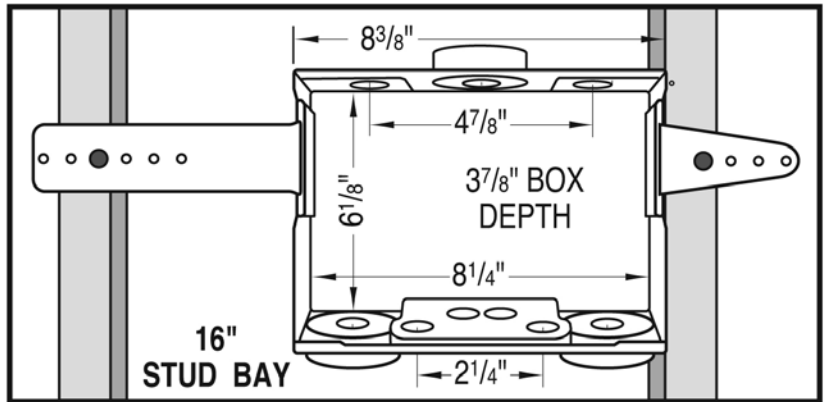

SPECIFICATION SUBMITTAL SHEET

Du•All Dual Drain Outlet Box

SPECIFICATIONS

Furnish and install recessed Du*All Dual Drain washing machine outlet box. Washing machine outlet box shall have brass quarter turn or single lever valve. For top mount option invert Du*All washing machine outlet box. Unit has hammer arrester pre-installed that are ASSE Certified to ANSI/ASSE 1010-2004 Standard and Conforms to IPC-2006. Unit shall be Water Tite product code checked below with the appropriate valve connection as manufactured by IPS Corporation in Collierville, TN

✓	PROD. CODE	MODEL#	DESCRIPTION
	85703	W2700HA	White Du*All washing machine outlet box w/ Sweat quarter turn valves

www.ipscorp.com ipscorp@aol.com

500 Distribution Parkway, Collierville, TN 38017, USA ■ TEL: 901-853-5001 ■ WATS: 800-888-8312 ■ FAX: 901-853-5008